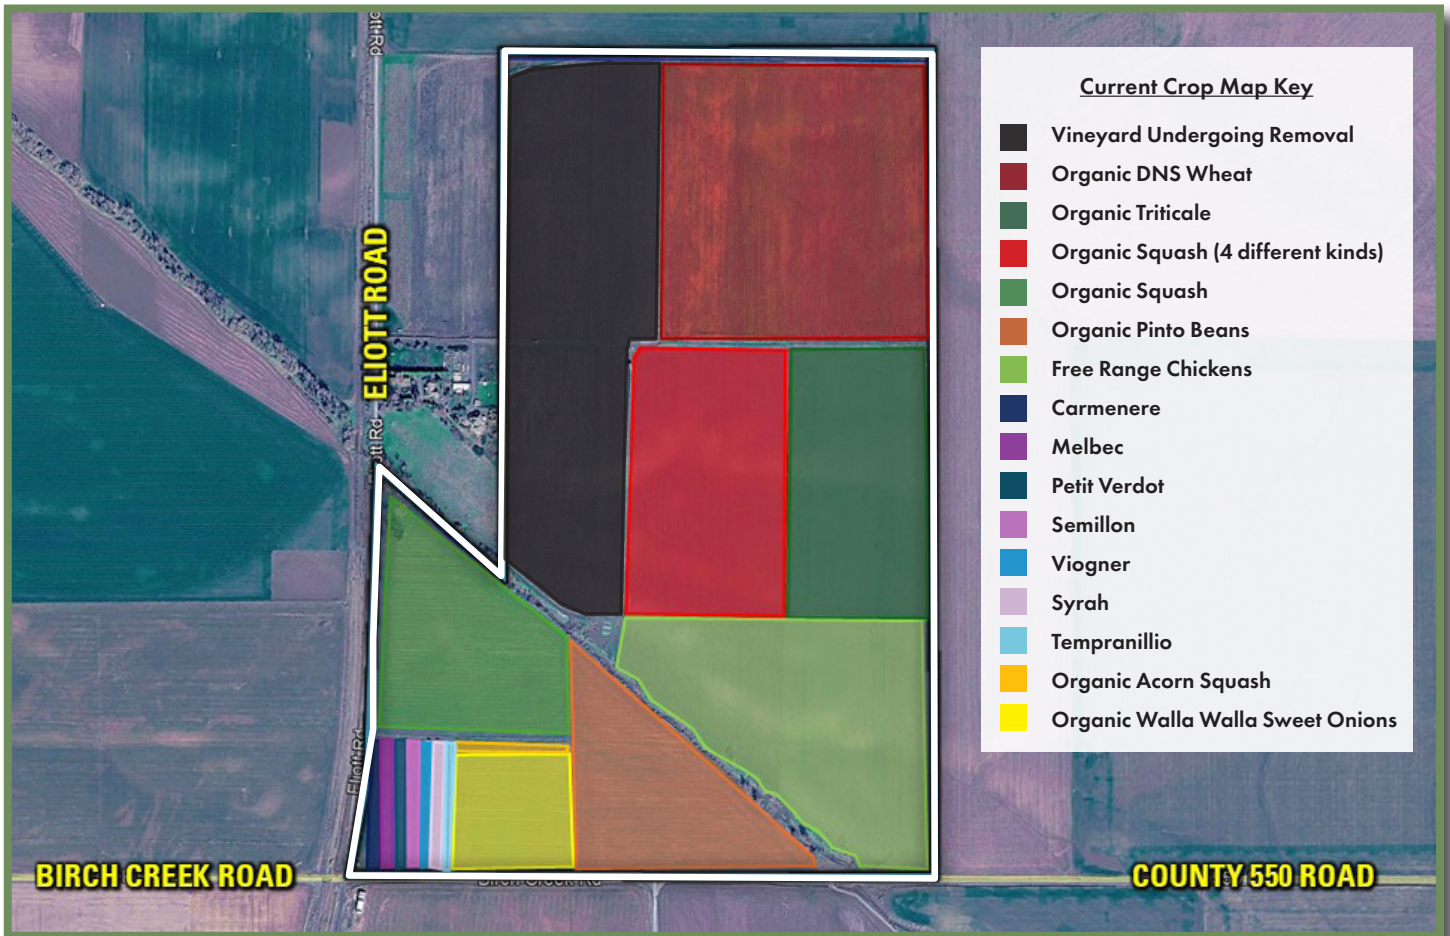

Walla Walla Valley

IRRIGATED ORGANIC ROW CROP FARM

2026 CROP MAP

All information, regardless of source, is deemed reliable but not guaranteed and should be independently verified.

ADAM WOIBLET 509.520.6117
ADAM@AGTRADEGROUP.COM
OR LIC 201205258